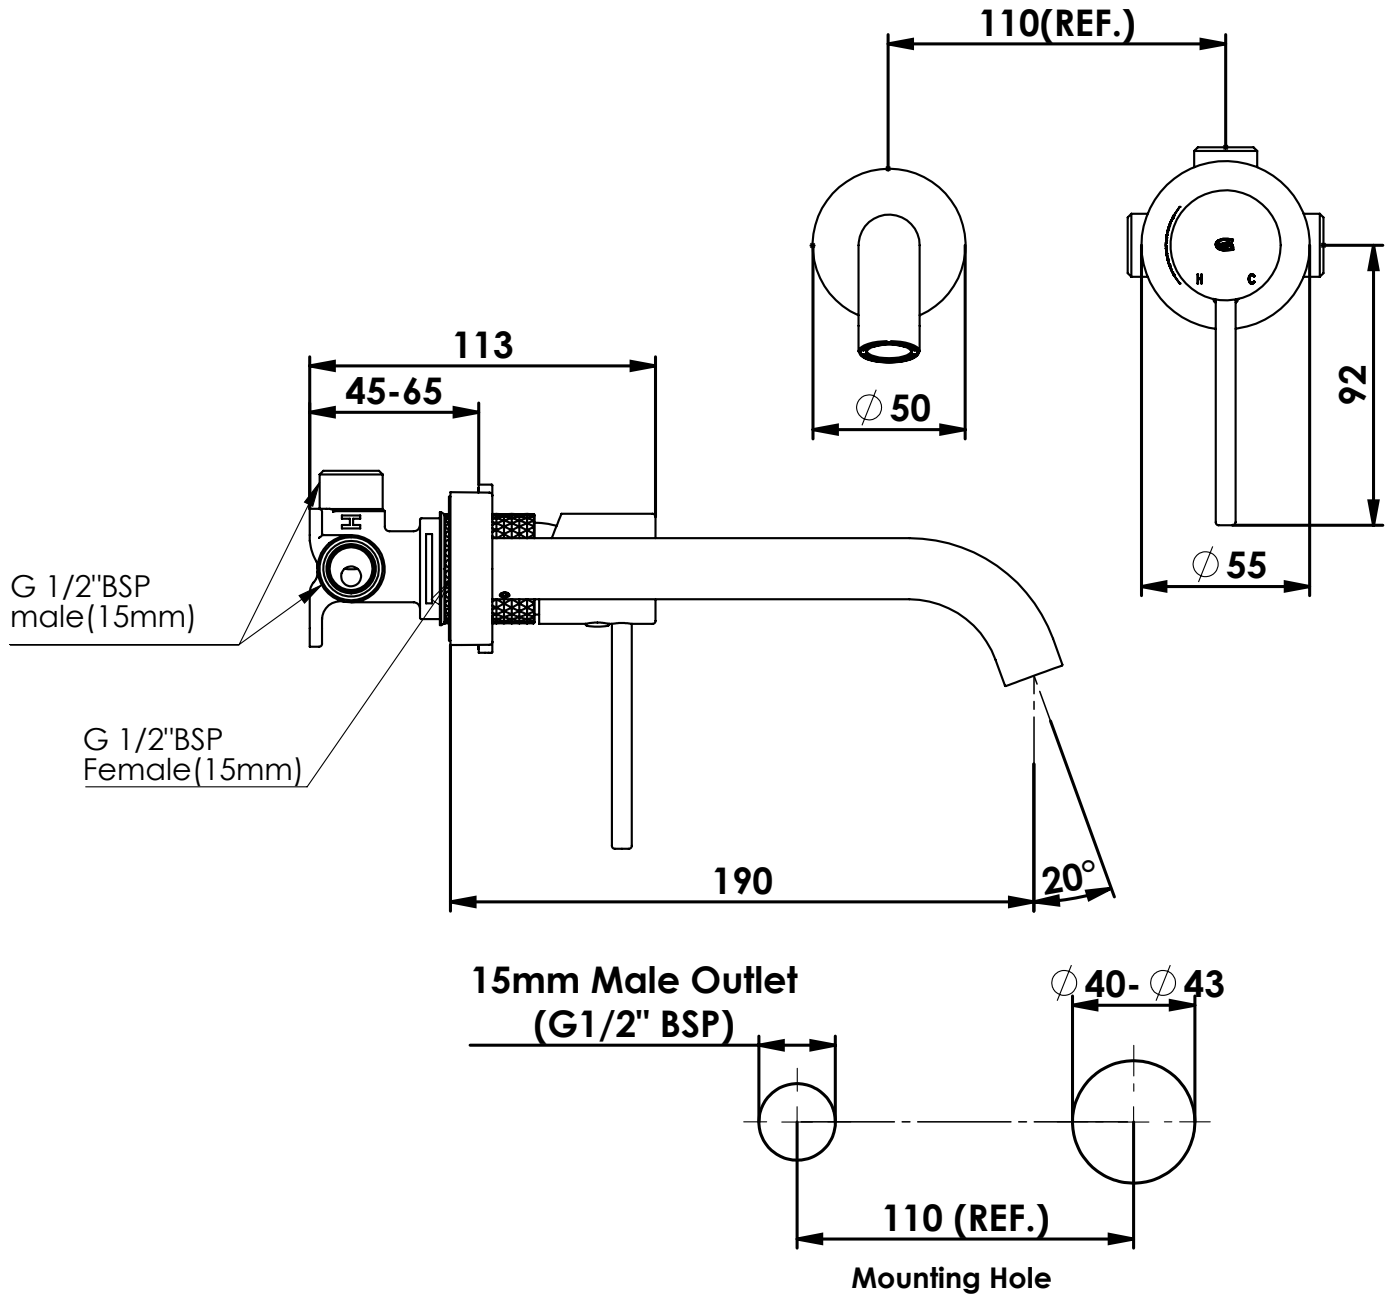

## Wall Basin Mixer

213025210 | Brushed Nickel  
 213025260 | Brushed Brass  
 213025280 | Brushed Copper

WELS 5 Star 6.0L/M | MP | Fixed Spout  
 190mm | European Brass Cartridge

**NZ** PHONE - 0800 655 455  
 EMAIL - [nzsales@greenstapware.com](mailto:nzsales@greenstapware.com)  
 WEBSITE - [greenstapware.com](http://greenstapware.com)