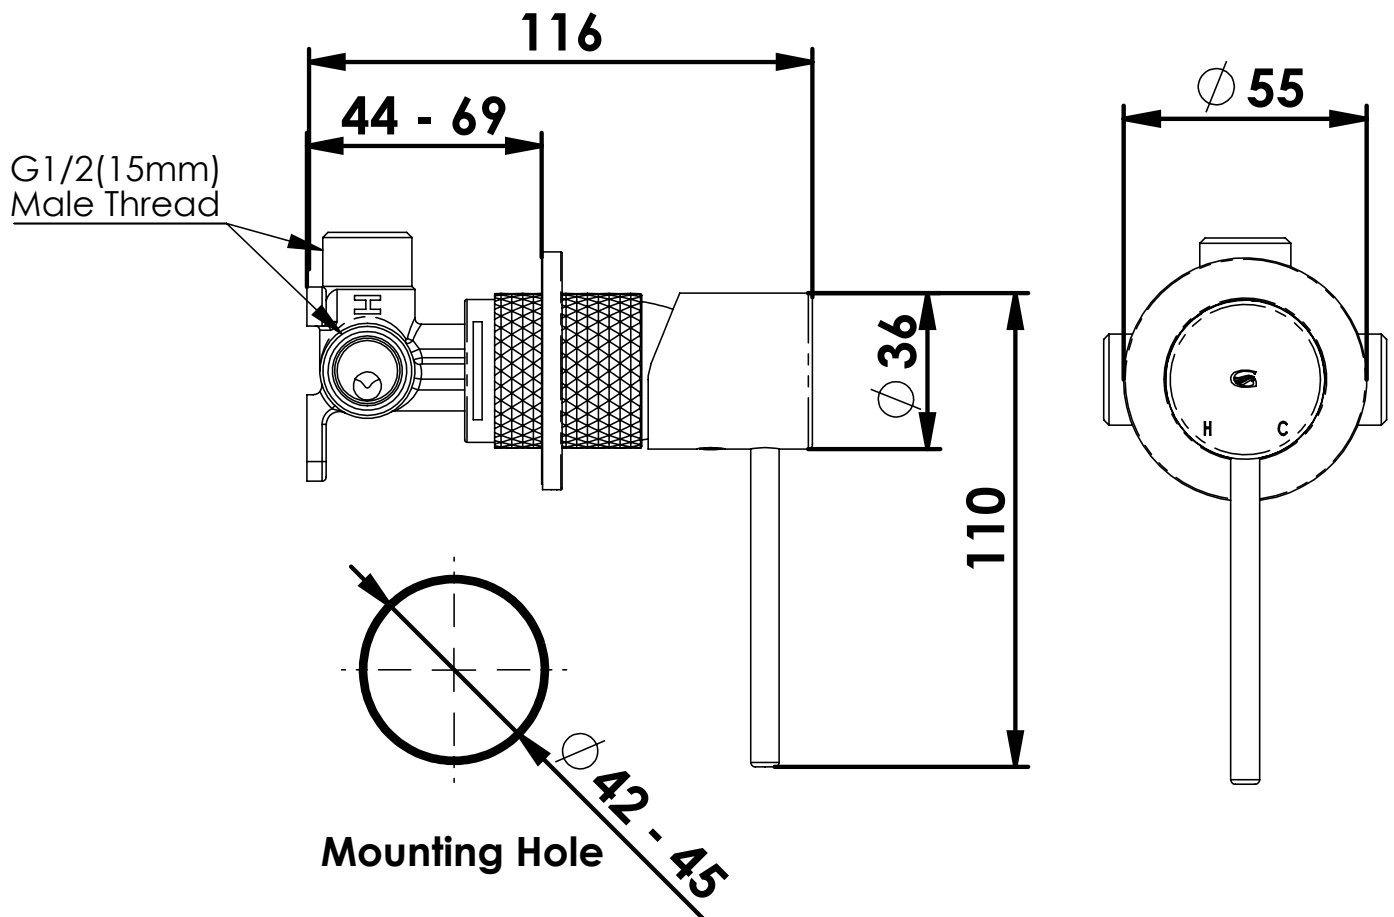

TESORA Shower Mixer Trim Set

2130250BN | Brushed Nickel
2130250BB | Brushed Brass
2130250BC | Brushed Copper

WELS N/A | Ø 55mm faceplate
Trim set only to suit Universal Shower
Mixer Body 25mm.

+

Universal Shower Mixer Body 25mm.
9414860 | Finish N/A
WELS N/A
Trim set sold separately