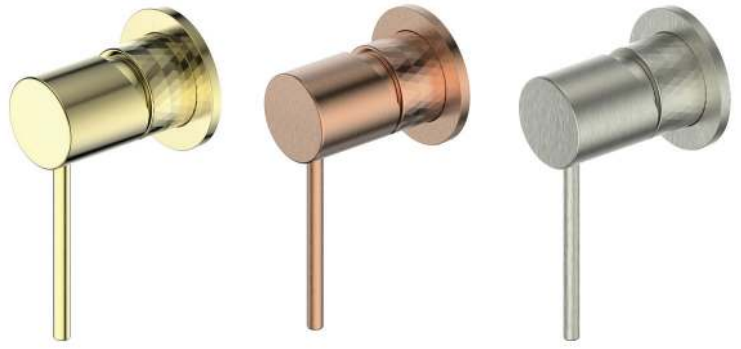

TESORA Shower Mixer Trim Set

2130250BN | Brushed Nickel
2130250BB | Brushed Brass
2130250BC | Brushed Copper

WELS N/A | Ø 55mm faceplate
Trim set only to suit Universal Shower
Mixer Body 25mm.

+

Universal Shower Mixer Body 25mm.
9414860 | Finish N/A
WELS N/A
Trim set sold separately