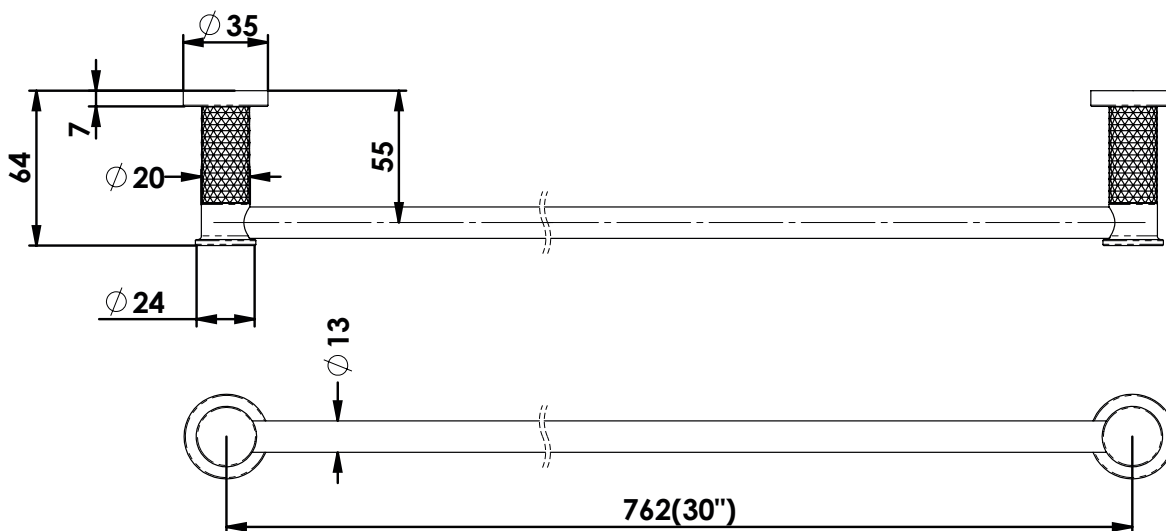

# REFLECT Towel Rail

21313BN | Brushed Nickel  
21313BB | Brushed Brass  
21313BC | Brushed Copper

762mm

**NZ** PHONE - 0800 655 455  
EMAIL - [nzsales@greenstapware.com](mailto:nzsales@greenstapware.com)  
WEBSITE - [greenstapware.com](http://greenstapware.com)