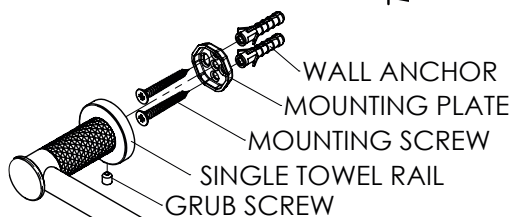

# REFLECT Towel Rail

21313BN | Brushed Nickel  
21313BB | Brushed Brass  
21313BC | Brushed Copper

762mm

**NZ** PHONE - 0800 655 455  
EMAIL - [nzsales@greenstapware.com](mailto:nzsales@greenstapware.com)  
WEBSITE - [greenstapware.com](http://greenstapware.com)