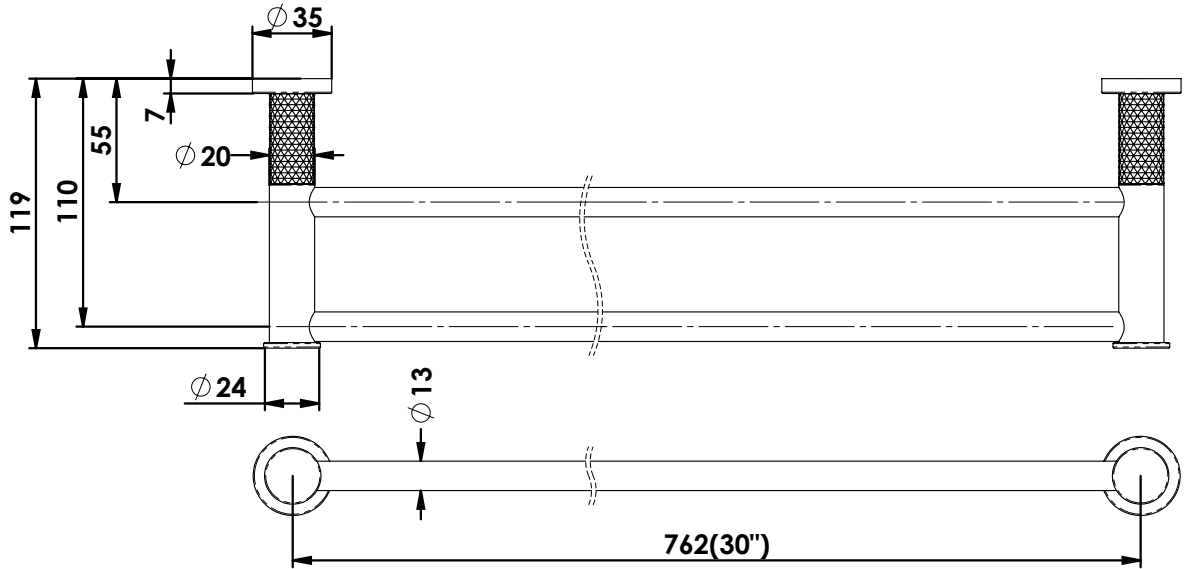

REFLECT

Double Towel Rail

21315BN | Brushed Nickel
21315BB | Brushed Brass
21315BC | Brushed Copper

762mm

NZ PHONE - 0800 655 455
EMAIL - nzsales@greenstapware.com
WEBSITE - greenstapware.com

 | **GREENS**
where life meets water