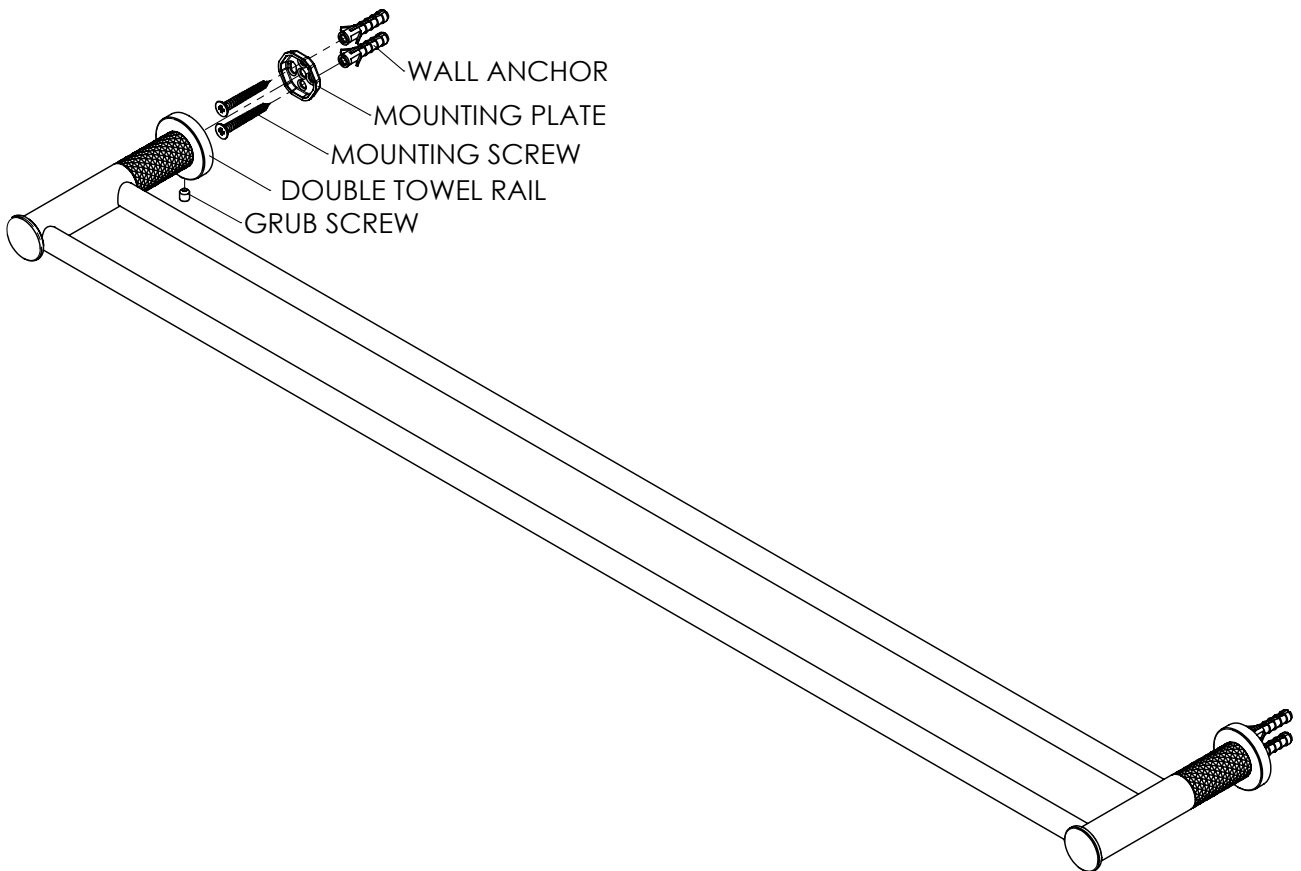

REFLECT

Double Towel Rail

21315BN | Brushed Nickel
21315BB | Brushed Brass
21315BC | Brushed Copper

762mm

NZ PHONE - 0800 655 455
EMAIL - nzsales@greenstapware.com
WEBSITE - greenstapware.com

 | **GREENS**
where life meets water