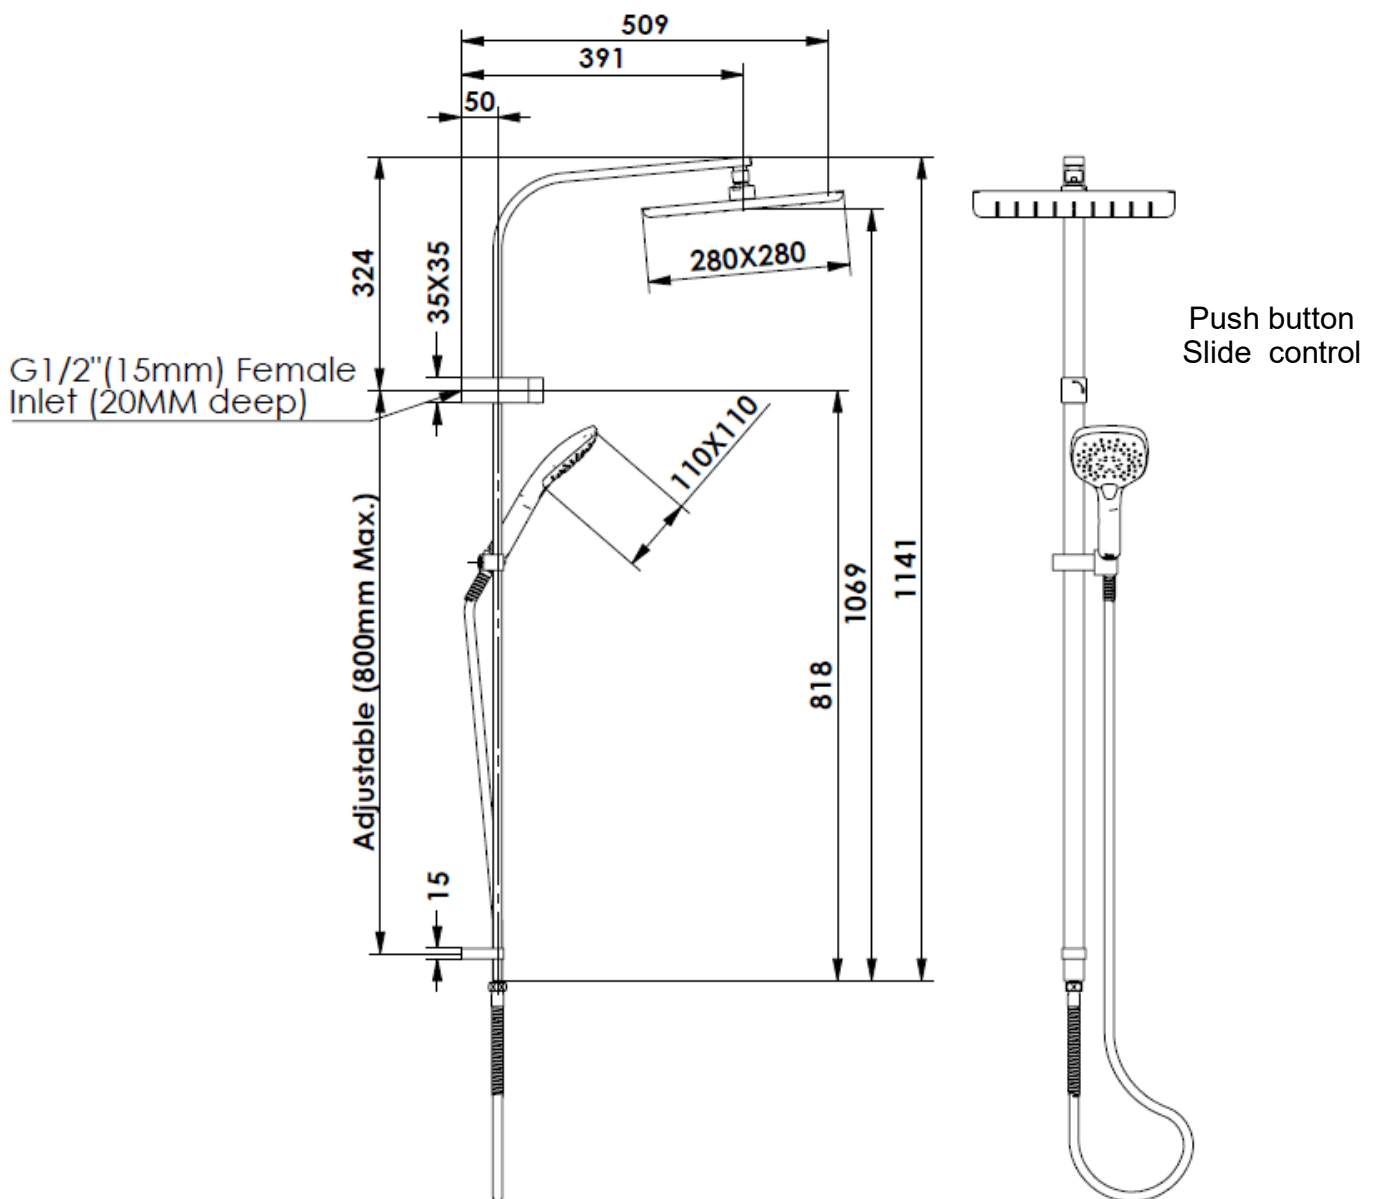

## Twin Rail Shower

- 18690CP | Chrome
- 18690BB | Brushed Brass
- 18690BC | Brushed Copper
- 18690GM | Gun Metal
- 18690BN | Brushed Nickel
- 18690MB | Matte Black

WELS 3 Star 9.0L/M | 280mm<sup>2</sup> Single Function Overhead | Multi Function AirFlo® Handset