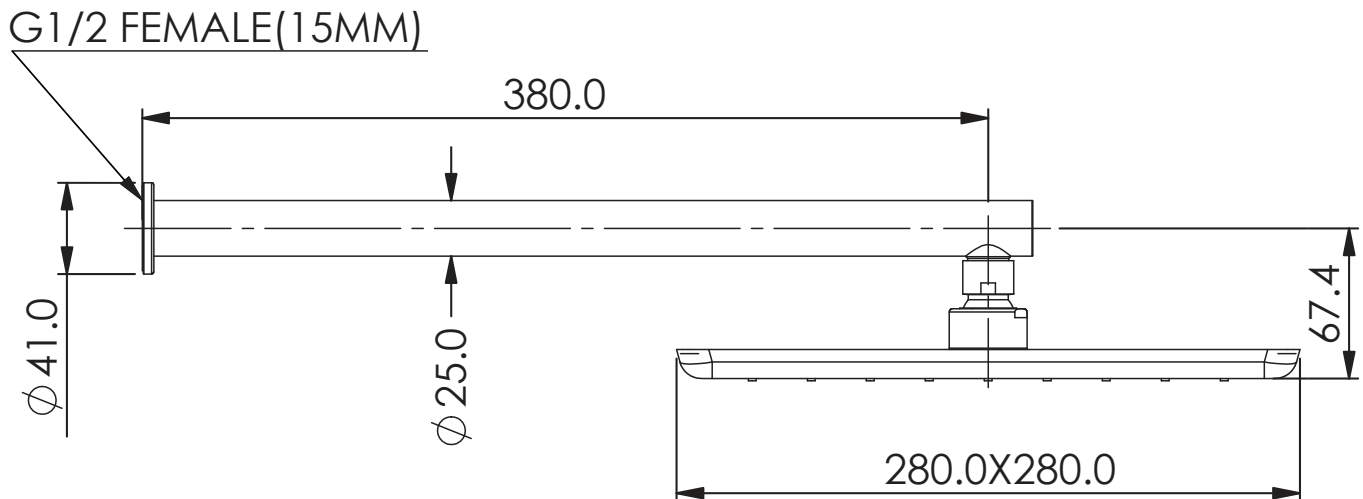

SKYLA

Wall Shower

- 186001BB | Brushed Brass
- 186001BC | Brushed Copper
- 186001GM | Gun Metal
- 186001BN | Brushed Nickel
- 186001MB | Matte Black
- 186001CP | Chrome

WELS 3 Star 9.0L/M | MP | Single Function
Overhead | 380mm arm length