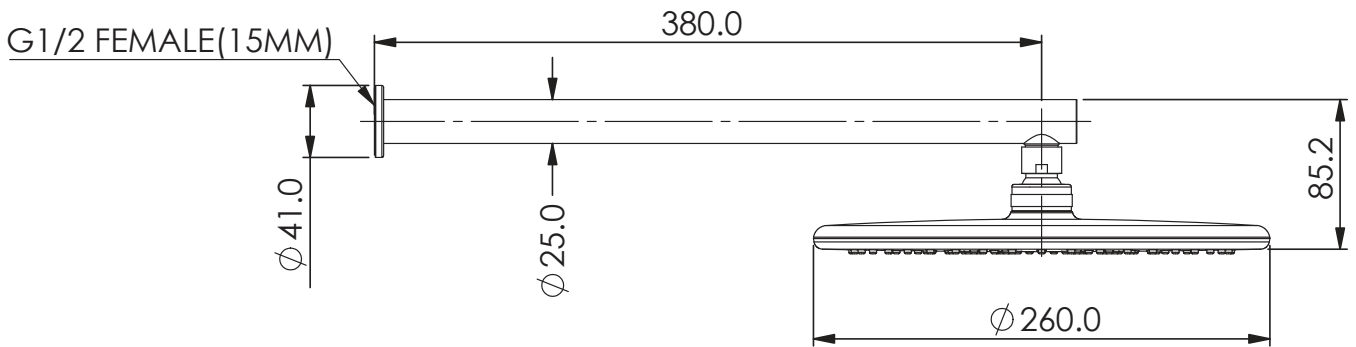

ROCCO

Wall Shower

1850019CP | S16037 | Chrome
1850019BN | S16037 | Brushed Nickel
1850019MB | S16037 | Matte Black
1850019BB | S16037 | Brushed Brass
1850019GM | S16037 | Gun Metal

WELS 3 Star 9.0 L/M
Single Function $\phi 260\text{mm}$ Overhead
380mm Wall Arm