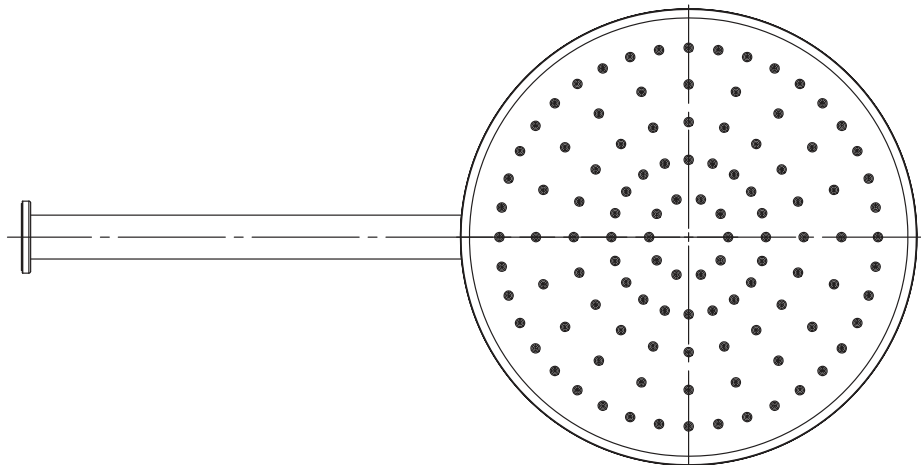

ROCCO

Wall Shower

1850019CP | S16037 | Chrome
1850019BN | S16037 | Brushed Nickel
1850019MB | S16037 | Matte Black
1850019BB | S16037 | Brushed Brass
1850019GM | S16037 | Gun Metal

WELS 3 Star 9.0 L/M
Single Function $\phi 260\text{mm}$ Overhead
380mm Wall Arm