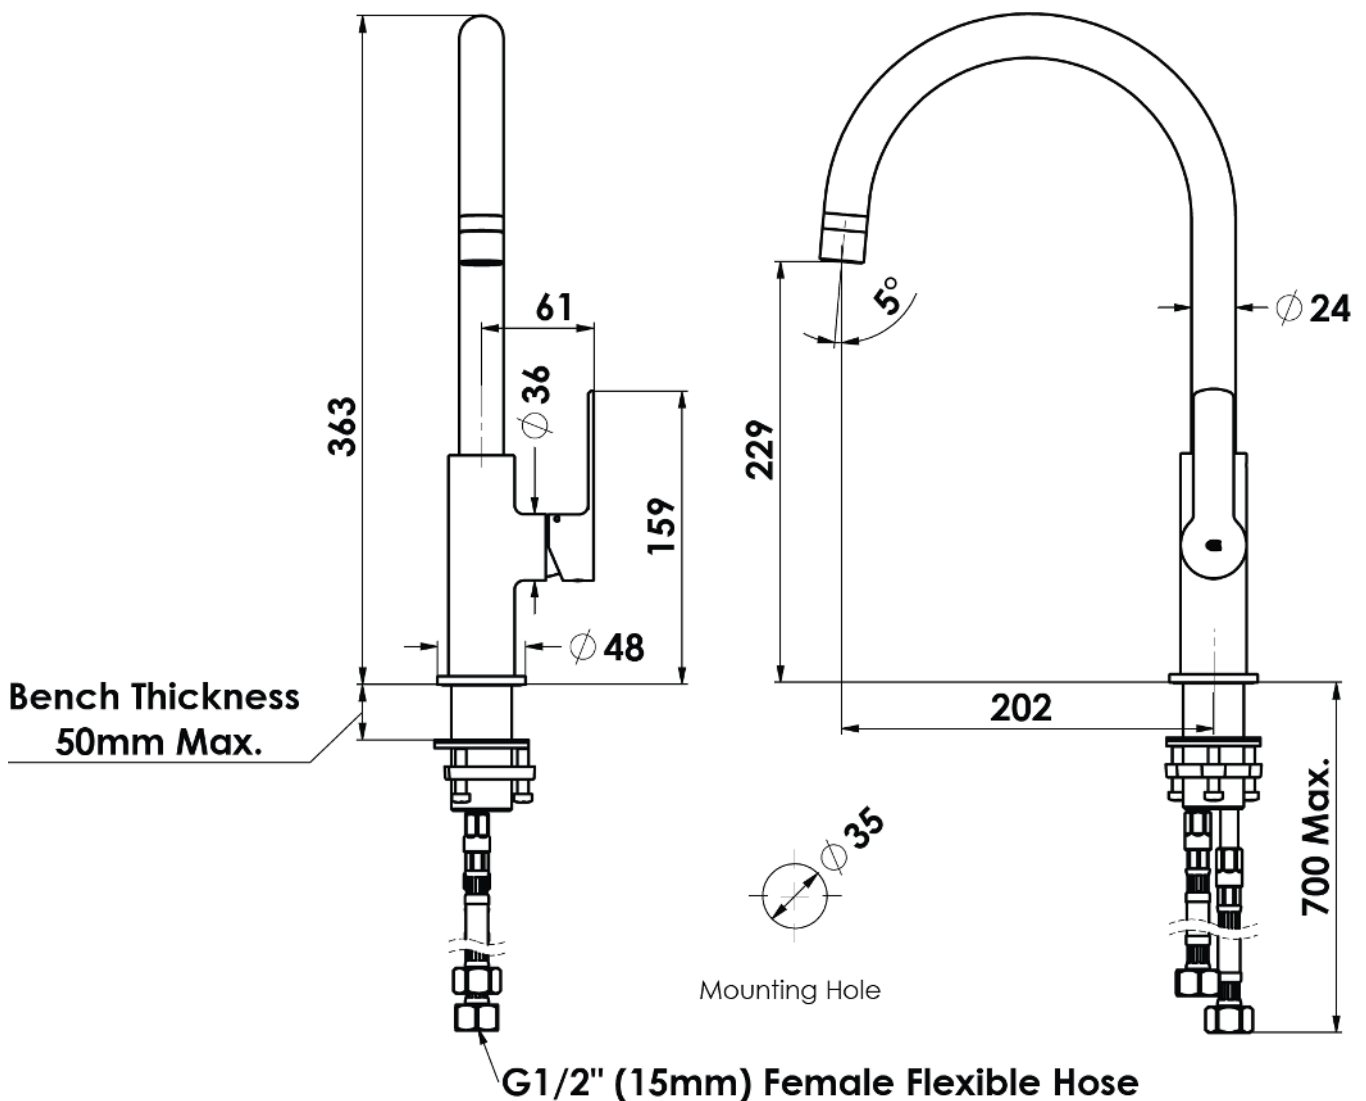

ASTRO II

Gooseneck Sink Mixer

- LF254283CP-2 | Chrome
- LF254283BN-2 | Brushed Nickel
- LF254283BB-2 | Brushed Brass
- LF254283MB-2 | Matte Black
- LF254283GM-2 | Gun Metal

WELS 5 Star 6.0L/M | All Pressures
Swivel Spout | Dual Function Spray