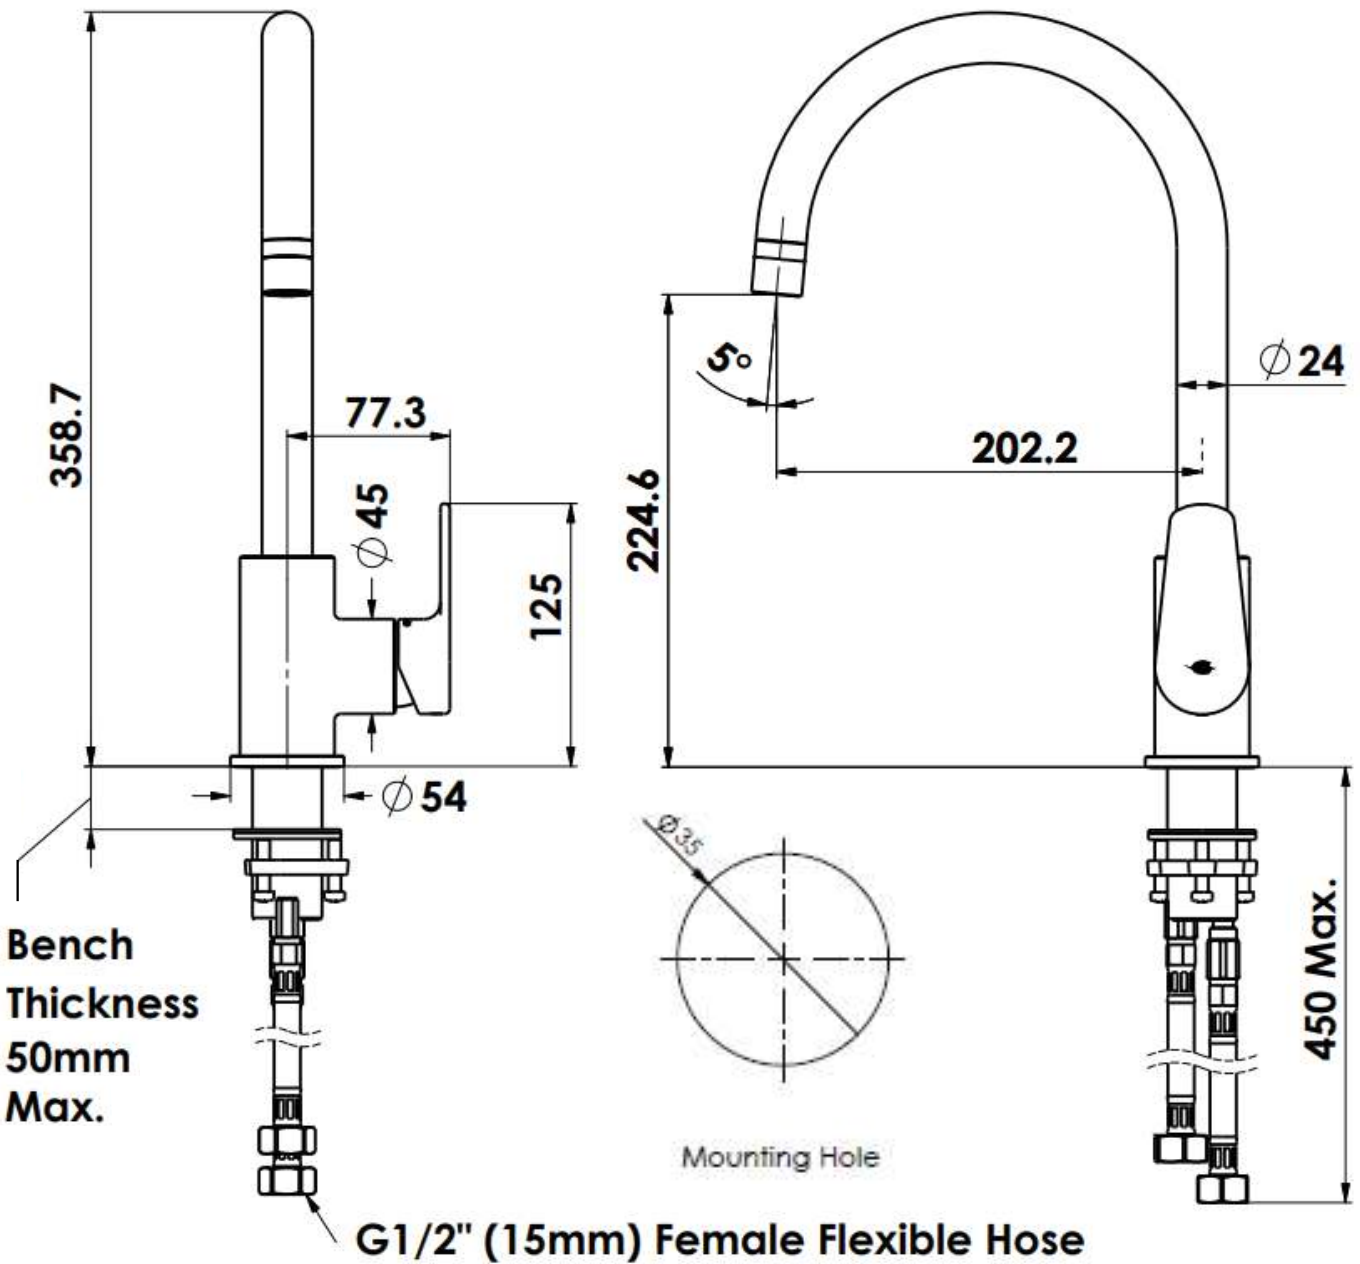

VANTAGE

Sink Mixer

- 21703540 | Chrome
- 21703541 | Brushed Nickel
- 21703546 | Brushed Brass
- 21703547 | Matte Black
- 21703549 | Gun Metal

4 STAR 7.5L/MIN
All pressures | Swivel Spout

NZ PHONE - 0800 655 455
EMAIL - nzsales@greenstapware.com
WEBSITE - greenstapware.com