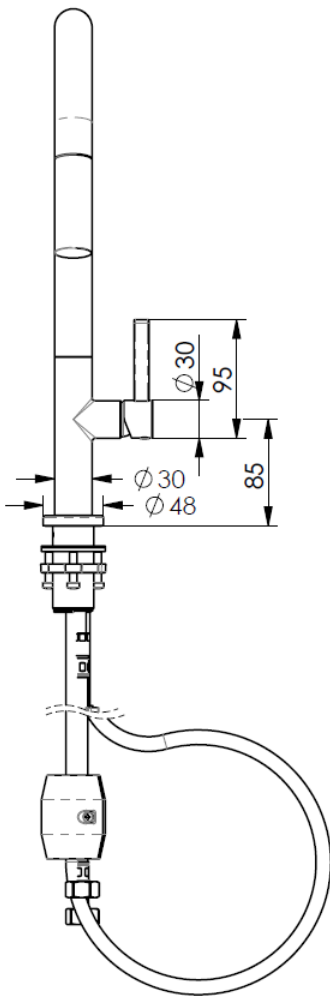

Luxe

Pull down sink Mixer

LF1810254CP | Chrome

LF1810254BS | Brushed Stainless

LF1810254MB | Matte Black

LF1810254BB | Brushed Brass

LF1810254GM | Gun Metal

WELS 5 STAR 5.0 L/M

Swivel Spout

Dual Function Spray

NZ PHONE - 0800 655 455
EMAIL - nzsales@greenstapware.com
WEBSITE - greenstapware.com

 | **GREENS**
where life meets water