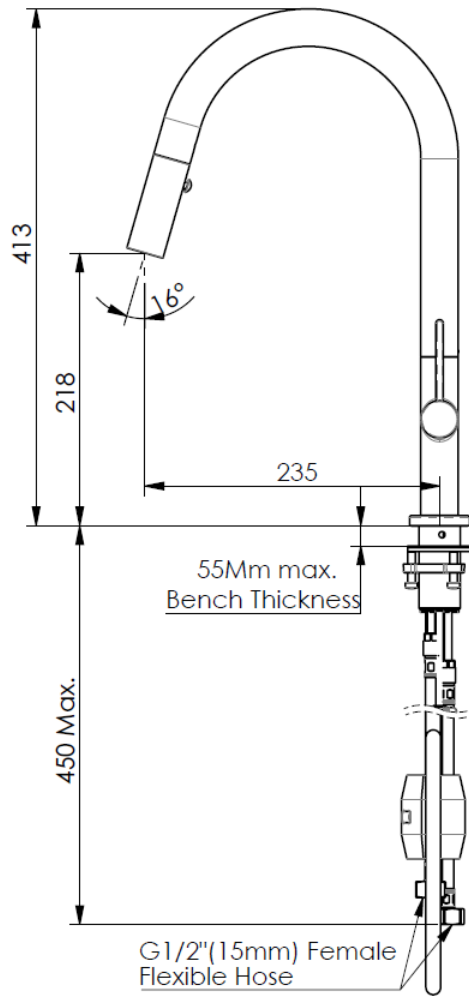

NZ PHONE - 0800 655 455
EMAIL - nzsales@greenstapware.com
WEBSITE - greenstapware.com

| **GREENS**
where life meets water