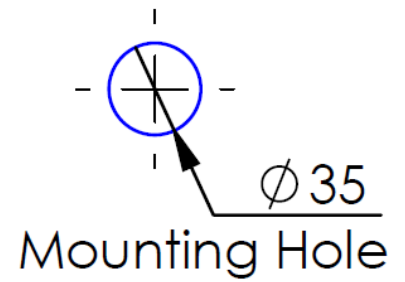

Swivel Spout

Dual Function Spray

NZ PHONE - 0800 655 455
EMAIL - nzsales@greenstapware.com
WEBSITE - greenstapware.com

 | **GREENS**
where life meets water