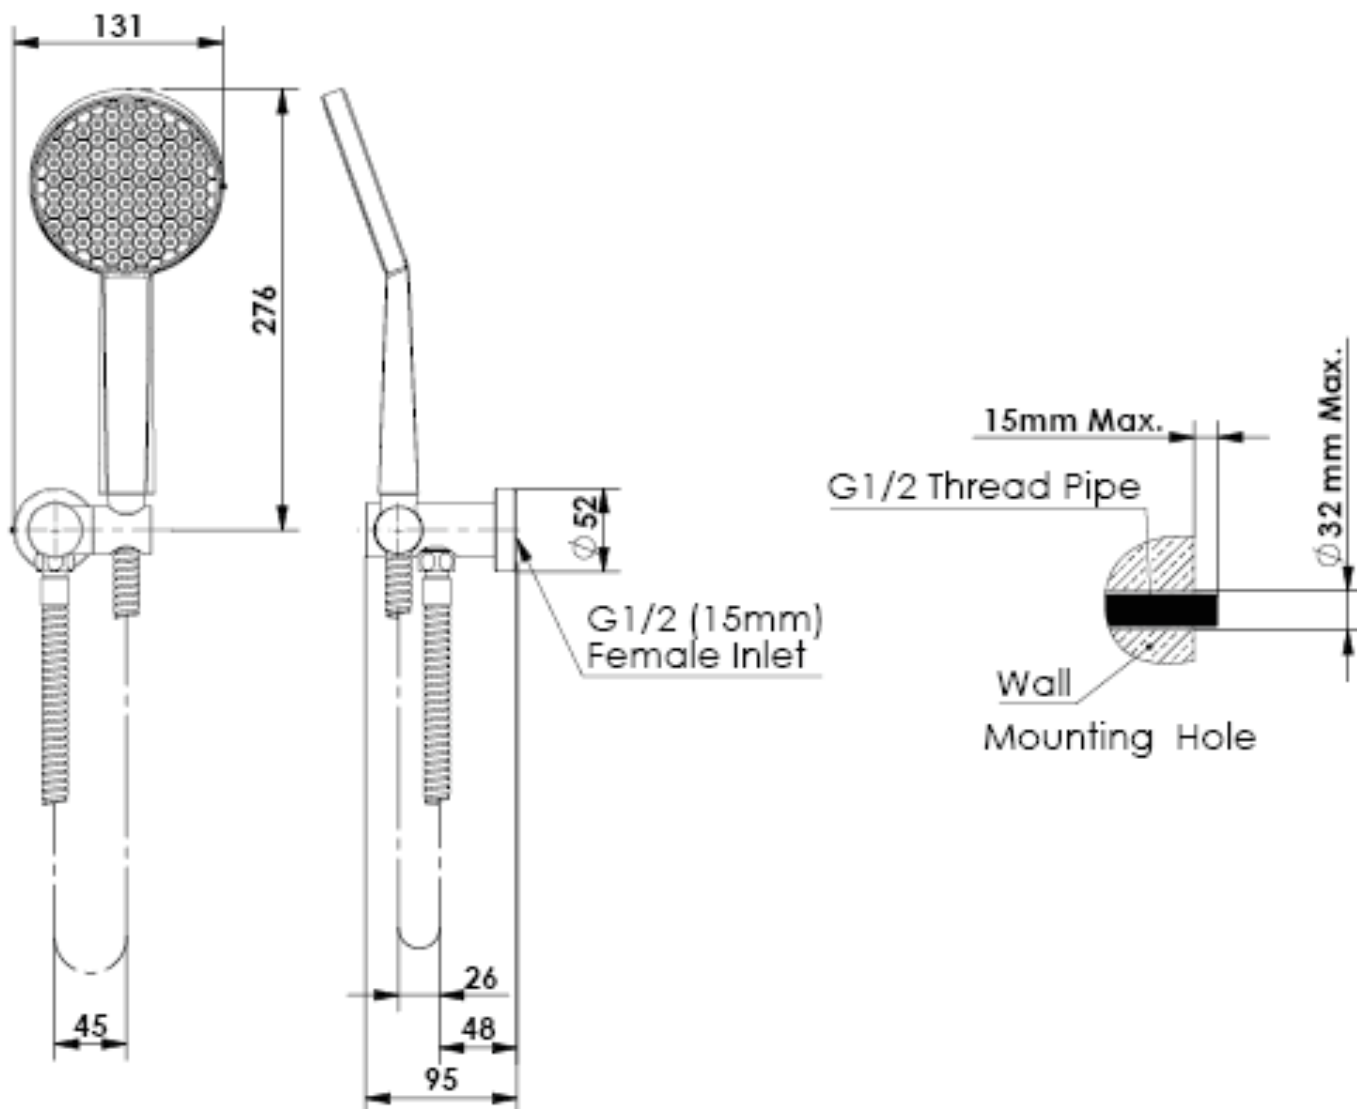

## Hand Shower w/ Wall Bracket

- 90403588CP-2 | Chrome
- 90403588BN-2 | Brushed Nickel
- 90403588BB-2 | Brushed Brass
- 90403588MB-2 | Matte Black
- 90403588GM-2 | Gun Metal

WELS 3 Star 9.0 L/M | AP Ø120mm Single Function Handset Includes Hose