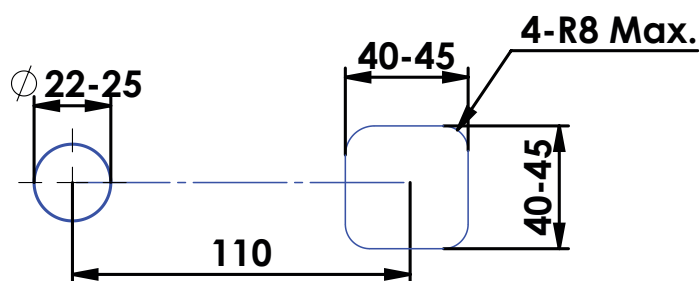

SWEPT

Wall Basin Mixer w Faceplate

- 1860252100 | Chrome
- 1860252110 | Brushed Nickel
- 1860252170 | Matte Black
- 1860252180 | Brushed Copper
- 1860252190 | Gun Metal

WELS 4 Star 6.5L/M | MP
Fixed Spout | 190mm