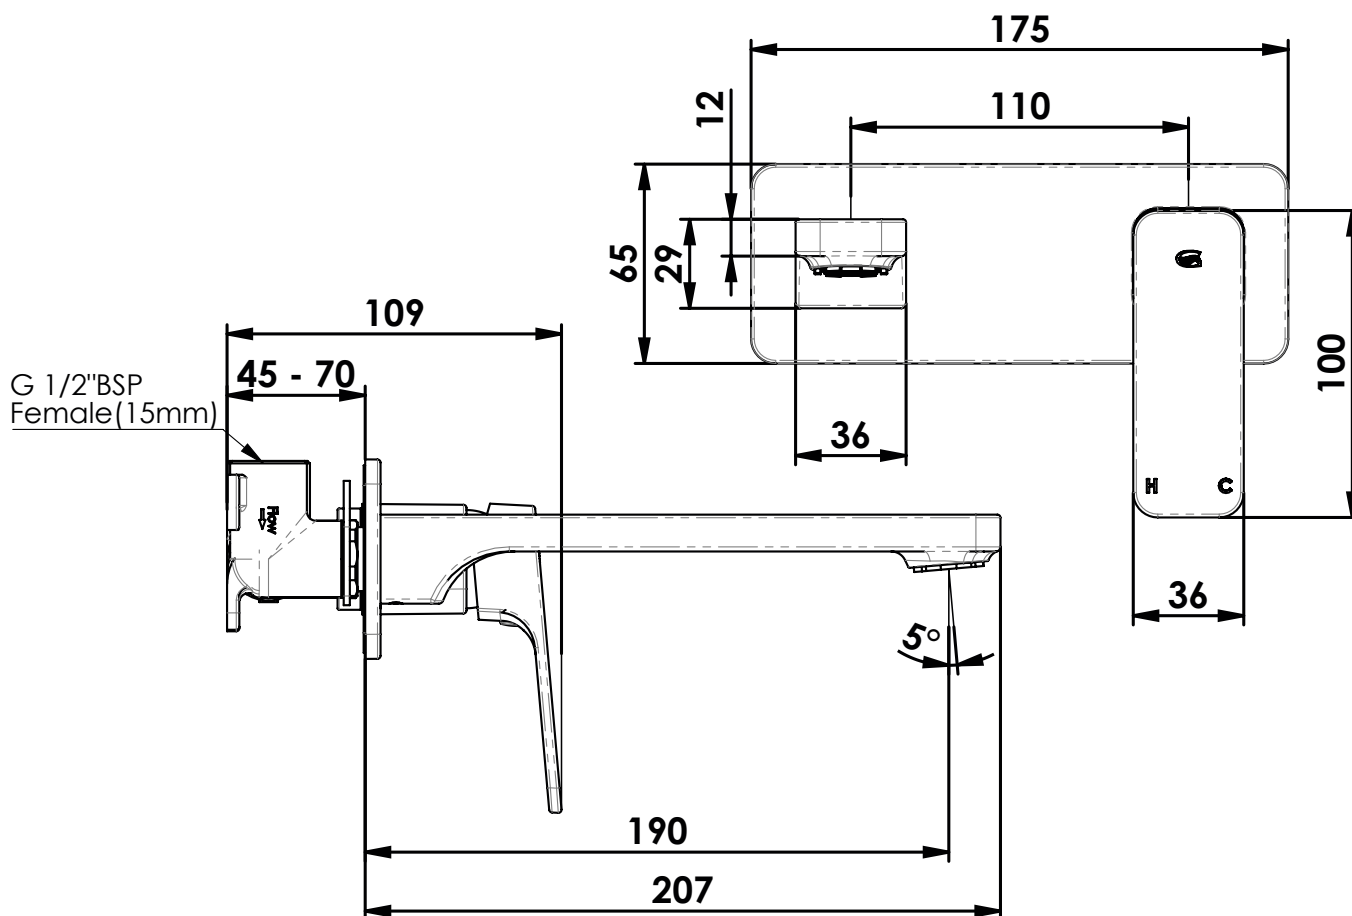

SWEPT

Wall Basin Mixer w Faceplate

- 1860252100 | Chrome
- 1860252110 | Brushed Nickel
- 1860252170 | Matte Black
- 1860252180 | Brushed Copper
- 1860252190 | Gun Metal

WELS 4 Star 6.5L/M | MP
Fixed Spout | 190mm