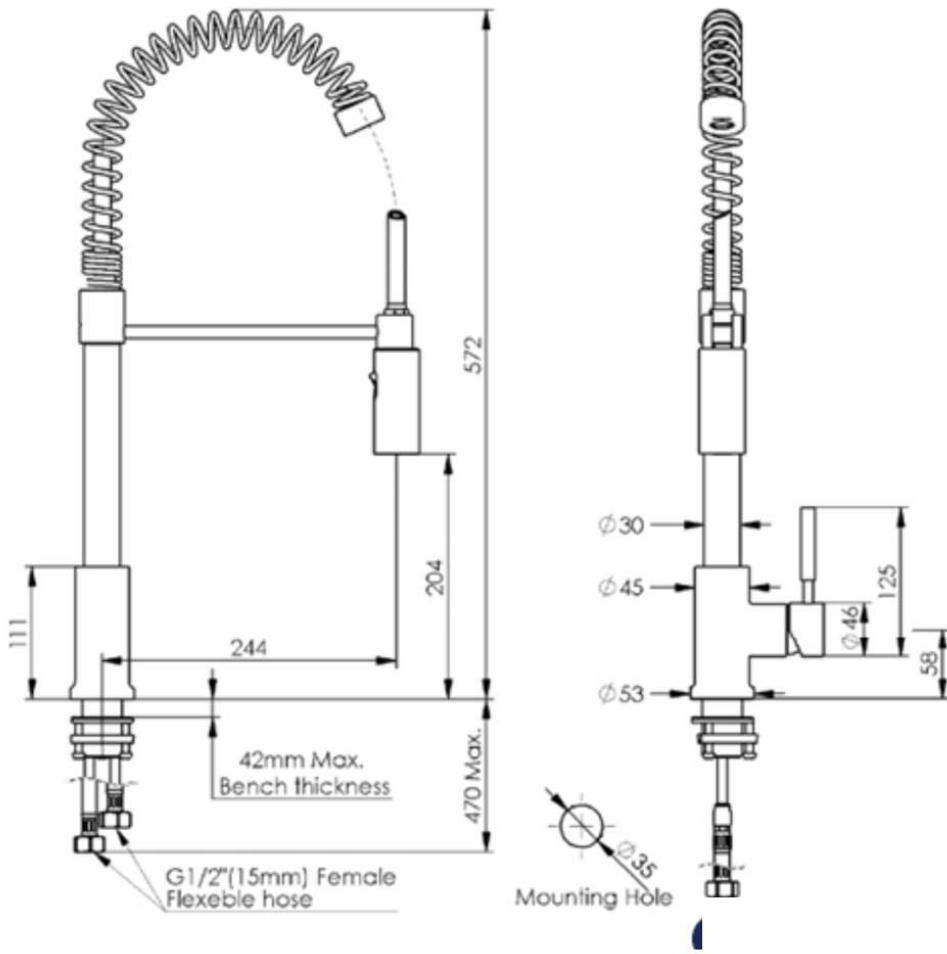

Spring Sink Mixer

LF355301SS | Stainless Steel 304

WELS 5 STAR 5.5 L/M Dual Function
Spray Swivel Spout

NZ PHONE - 0800 655 455
EMAIL - nzsales@greenstapware.com
WEBSITE - www.greenstapware.com

 | **GREENS**
where life meets water