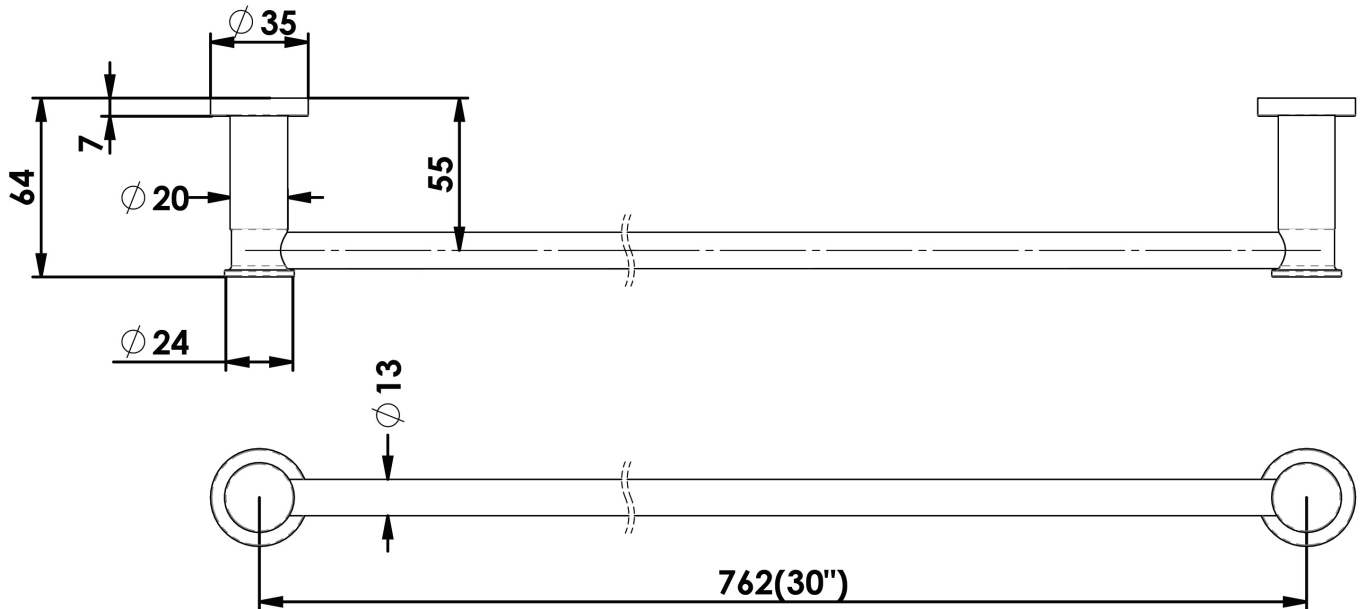

Reason Towel Rail

- 18413CP | Chrome
- 18413BS | Brushed Stainless
- 18413BB | Brushed Brass
- 18413MB | Matte Black
- 18413BC | Brushed Copper
- 18413GM | Gun Metal
- 18413BN | Brushed Nickel

762mm

NZ PHONE - 0800 655 455
EMAIL - nzsales@greenstapware.com
WEBSITE - greenstapware.com