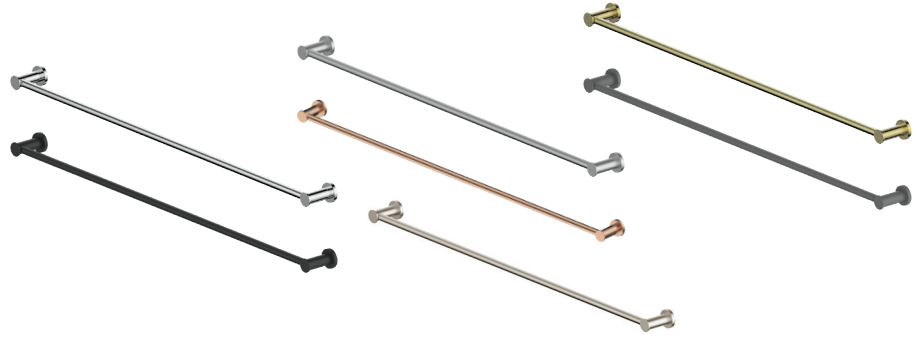

Reason Towel Rail

- 18413CP | Chrome
- 18413BS | Brushed Stainless
- 18413BB | Brushed Brass
- 18413MB | Matte Black
- 18413BC | Brushed Copper
- 18413GM | Gun Metal
- 18413BN | Brushed Nickel

762mm

NZ PHONE - 0800 655 455
EMAIL - nzsales@greenstapware.com
WEBSITE - greenstapware.com