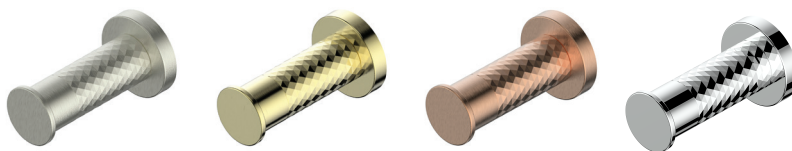

## Robe Hook

21309BN | Brushed Nickel  
21309BB | Brushed Brass  
21309BC | Brushed Copper  
21309CP | Chrome

**NZ** PHONE - 0800 655 455  
EMAIL - [nzsales@greenstapware.com](mailto:nzsales@greenstapware.com)  
WEBSITE - [greenstapware.com](http://greenstapware.com)