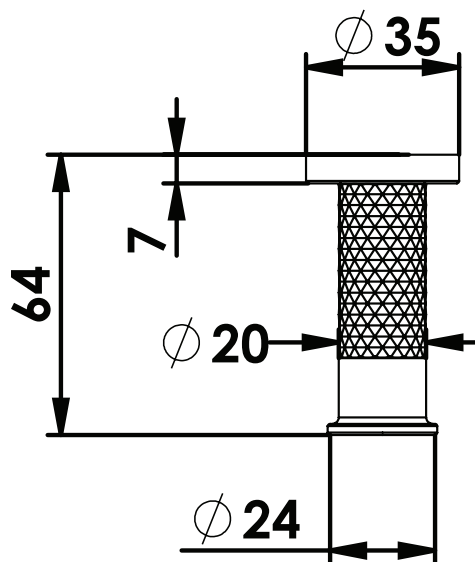

## Robe Hook

21309BN | Brushed Nickel  
21309BB | Brushed Brass  
21309BC | Brushed Copper  
21309CP | Chrome

**NZ** PHONE - 0800 655 455  
EMAIL - [nzsales@greenstapware.com](mailto:nzsales@greenstapware.com)  
WEBSITE - [greenstapware.com](http://greenstapware.com)