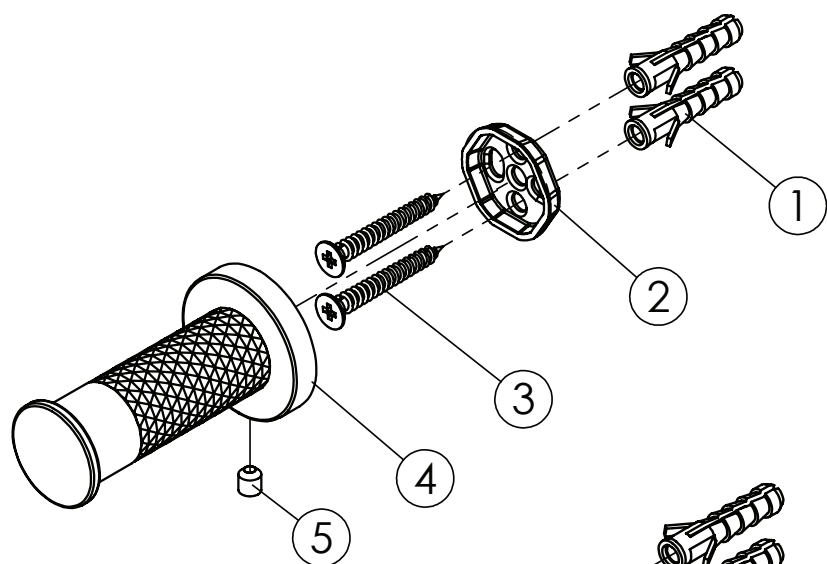

## Robe Hook

21309BN | Brushed Nickel  
21309BB | Brushed Brass  
21309BC | Brushed Copper  
21309CP | Chrome

**NZ** PHONE - 0800 655 455  
EMAIL - [nzsales@greenstapware.com](mailto:nzsales@greenstapware.com)  
WEBSITE - [greenstapware.com](http://greenstapware.com)