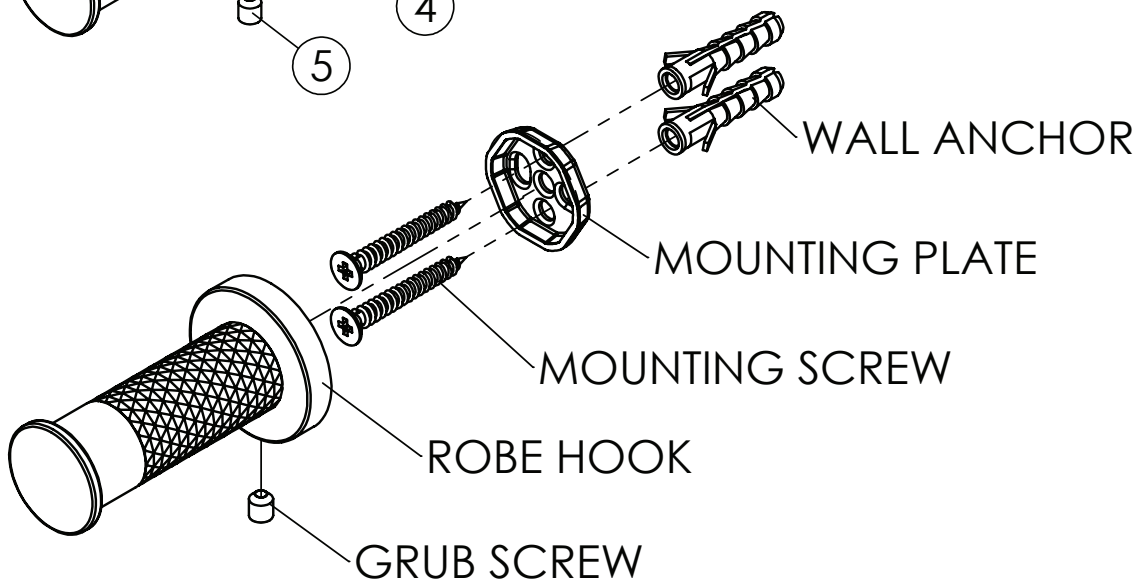

## Robe Hook

21309BN | Brushed Nickel  
21309BB | Brushed Brass  
21309BC | Brushed Copper  
21309CP | Chrome

**NZ** PHONE - 0800 655 455  
EMAIL - [nzsales@greenstapware.com](mailto:nzsales@greenstapware.com)  
WEBSITE - [greenstapware.com](http://greenstapware.com)