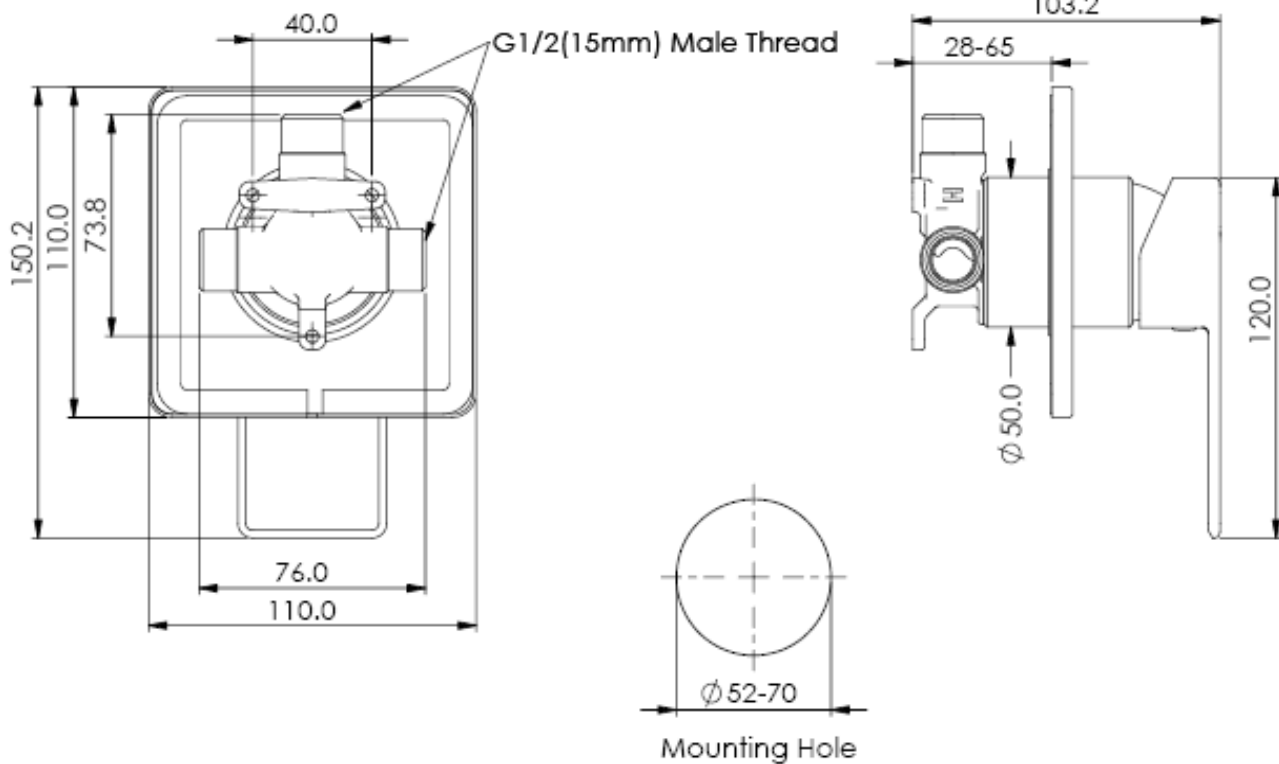

SWEPT

FloBoost Shower Mixer

- 1860428CP | Chrome
- 1860428MB | Matte Black
- 1860428BN | PVD Brushed Nickel
- 1860428GM | PVD Gun Metal
- 1860428BC | PVD Brushed Copper

WELS N/A
All Pressure from 10kPa
FloBOOST Shower Technology