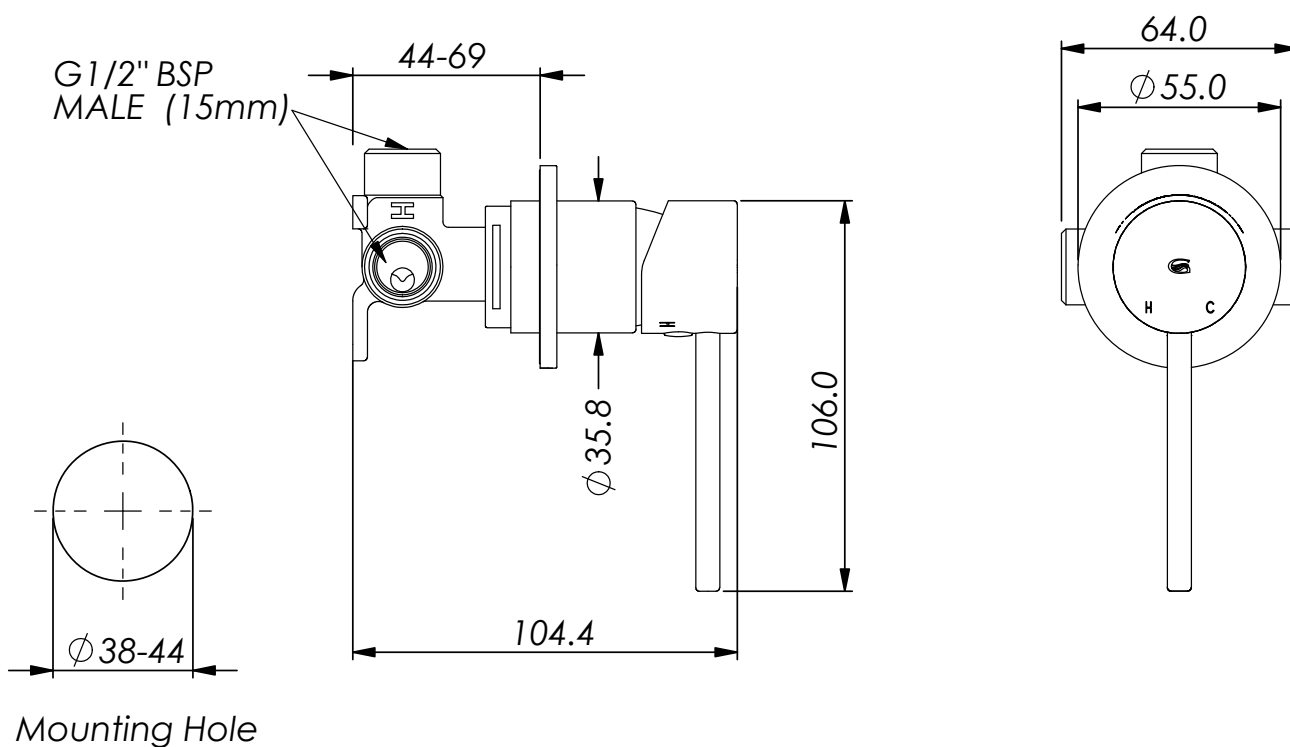

# MACI Shower Mixer With Mini Plate

LF2120258CP		Chrome
LF2120258MB		Matte Black
LF2120258BN		PVD Brushed Nickel
LF2120258BB		PVD Brushed Brass
LF2120258GM		PVD Gunmetal

WELS N/A  
Mains Pressure

- Faceplate  $\varnothing$  55mm